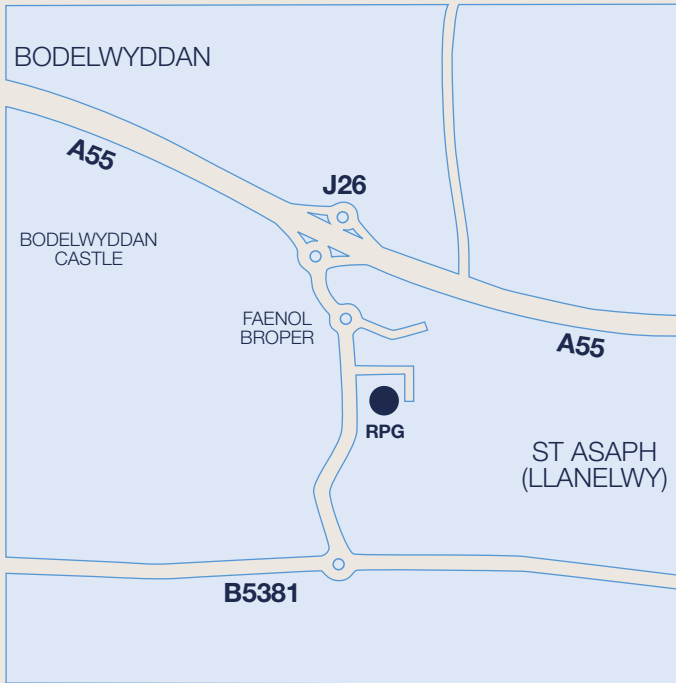

## Directions

If coming from Manchester take the M56 to the end and bear left. Take the A5117 changing to the A55 and follow the signs to Conwy/North Wales. Leave the A55 at Junction 26 sign-posted to St Asaph Business Park. Bear left on the roundabout at the end of the slip road. Bear right at the next roundabout. Bowen Court is well sign-posted approx 500m on the left. RPG is some 25m into Bowen Court on the right hand side. Parking is available in front of the premises.