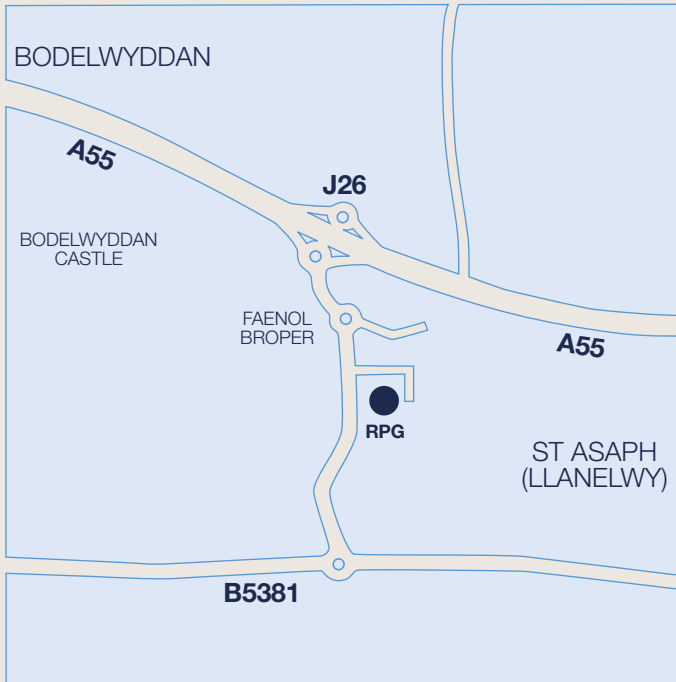

# RPG Corporate Directions

If coming from Manchester take the M56 to the end and bear left. Take the A5117 changing to the A55 and follow the signs to Conwy/North Wales. Leave the A55 at Junction 26 sign-posted to St Asaph Business Park. Bear left on the roundabout at the end of the slip road. Bear right at the next roundabout. Bowen Court is well sign-posted approx 500m on the left. RPG is some 25m into Bowen Court on the right hand side. Parking is available in front of the premises.